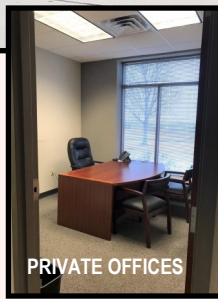

OFFICE SPACE AVAILABLE

SHARED CONFERENCE ROOM

PRIVATE OFFICES

SHARED BREAK ROOM

OPEN OFFICE AREA

SHARED RECEPTION AREA!
BEAUTIFUL / TWO STORY!

OFFICE SPACE 1,550 SF

Total Building Square Footage: 31,100 SF

Available: 1,550 SF

Office Lease Space Offers:

- ◆ Three (3) Private Offices with Large windows
- ◆ Open Concept Office Area
- ◆ Shared Entrance / Reception Area
- ◆ Shared Conference Room
- ◆ Shared Breakroom / Kitchen
- ◆ Shared Men's & Women's Bathrooms