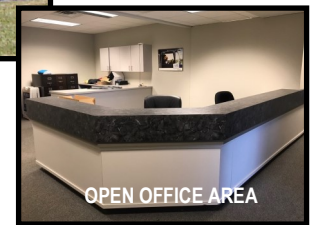

OFFICE SPACE AVAILABLE

SHARED CONFERENCE ROOM

PRIVATE OFFICES

SHARED BREAK ROOM

OPEN OFFICE AREA

SHARED RECEPTION AREA!
BEAUTIFUL / TWO STORY!

OFFICE SPACE 1,550 SF

Total Building Square Footage: 31,100 SF

Available: 1,550 SF

Office Lease Space Offers:

- ◆ Three (3) Private Offices with Large windows
- ◆ Open Concept Office Area
- ◆ Shared Entrance / Reception Area
- ◆ Shared Conference Room
- ◆ Shared Breakroom / Kitchen
- ◆ Shared Men's & Women's Bathrooms