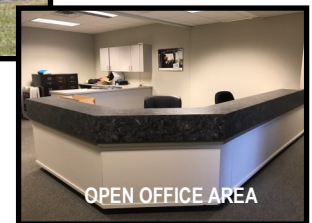

OFFICE SPACE AVAILABLE

SHARED CONFERENCE ROOM

PRIVATE OFFICES

SHARED BREAK ROOM

OPEN OFFICE AREA

SHARED RECEPTION AREA!
BEAUTIFUL / TWO STORY!

OFFICE SPACE 1,550 SF

Total Building Square Footage: 31,100 SF

Available: 1,550 SF

Office Lease Space Offers:

- ◆ Three (3) Private Offices with Large windows
- ◆ Open Concept Office Area
- ◆ Shared Entrance / Reception Area
- ◆ Shared Conference Room
- ◆ Shared Breakroom / Kitchen
- ◆ Shared Men's & Women's Bathrooms