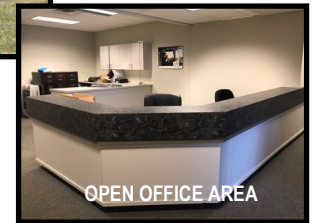

OFFICE SPACE AVAILABLE

SHARED CONFERENCE ROOM

PRIVATE OFFICES

SHARED BREAK ROOM

OPEN OFFICE AREA

SHARED RECEPTION AREA!
BEAUTIFUL / TWO STORY!

OFFICE SPACE 1,100 SF

Total Building Square Footage: 31,100 SF

Available: 1,100 SF

Office Lease Space Offers:

- ◆ Three (3) Private Offices with Large windows
- ◆ Open Concept Office Area
- ◆ Shared Entrance / Reception Area
- ◆ Shared Conference Room
- ◆ Shared Breakroom / Kitchen
- ◆ Shared Men's & Women's Bathrooms