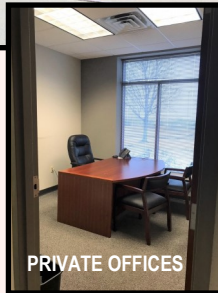

OFFICE SPACE AVAILABLE

SHARED CONFERENCE ROOM

PRIVATE OFFICES

SHARED BREAK ROOM

OPEN OFFICE AREA

SHARED RECEPTION AREA!
BEAUTIFUL / TWO STORY!

OFFICE SPACE 1,100 SF

Total Building Square Footage: 31,100 SF

Available: 1,100 SF

Office Lease Space Offers:

- ◆ Three (3) Private Offices with Large windows
- ◆ Open Concept Office Area
- ◆ Shared Entrance / Reception Area
- ◆ Shared Conference Room
- ◆ Shared Breakroom / Kitchen
- ◆ Shared Men's & Women's Bathrooms