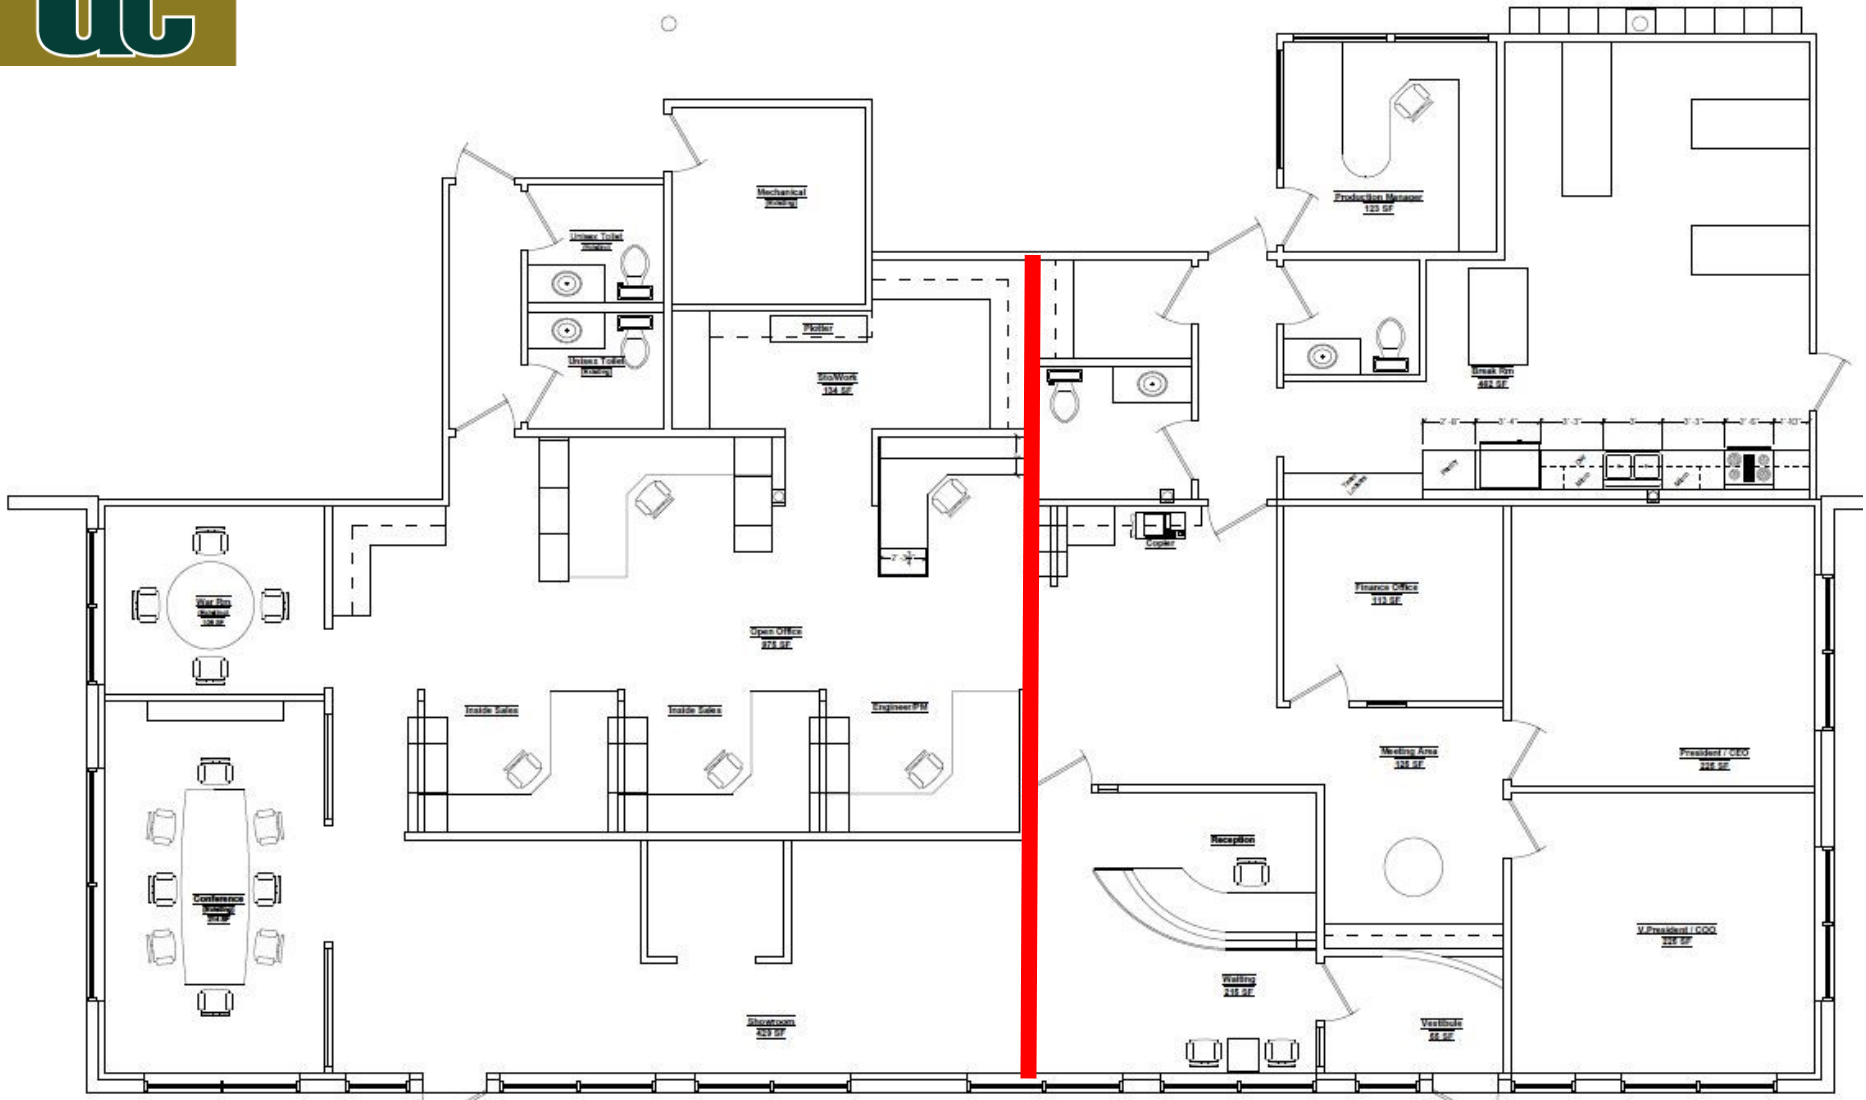

OFFICE LAYOUT

Contact: Jennifer Miller Helsan Development Co. 262-707-7514 jennifer@helsanwi.com

UNIT: 3064 HELSAN DRIVE

UNIT: 3062 HELSAN DRIVE