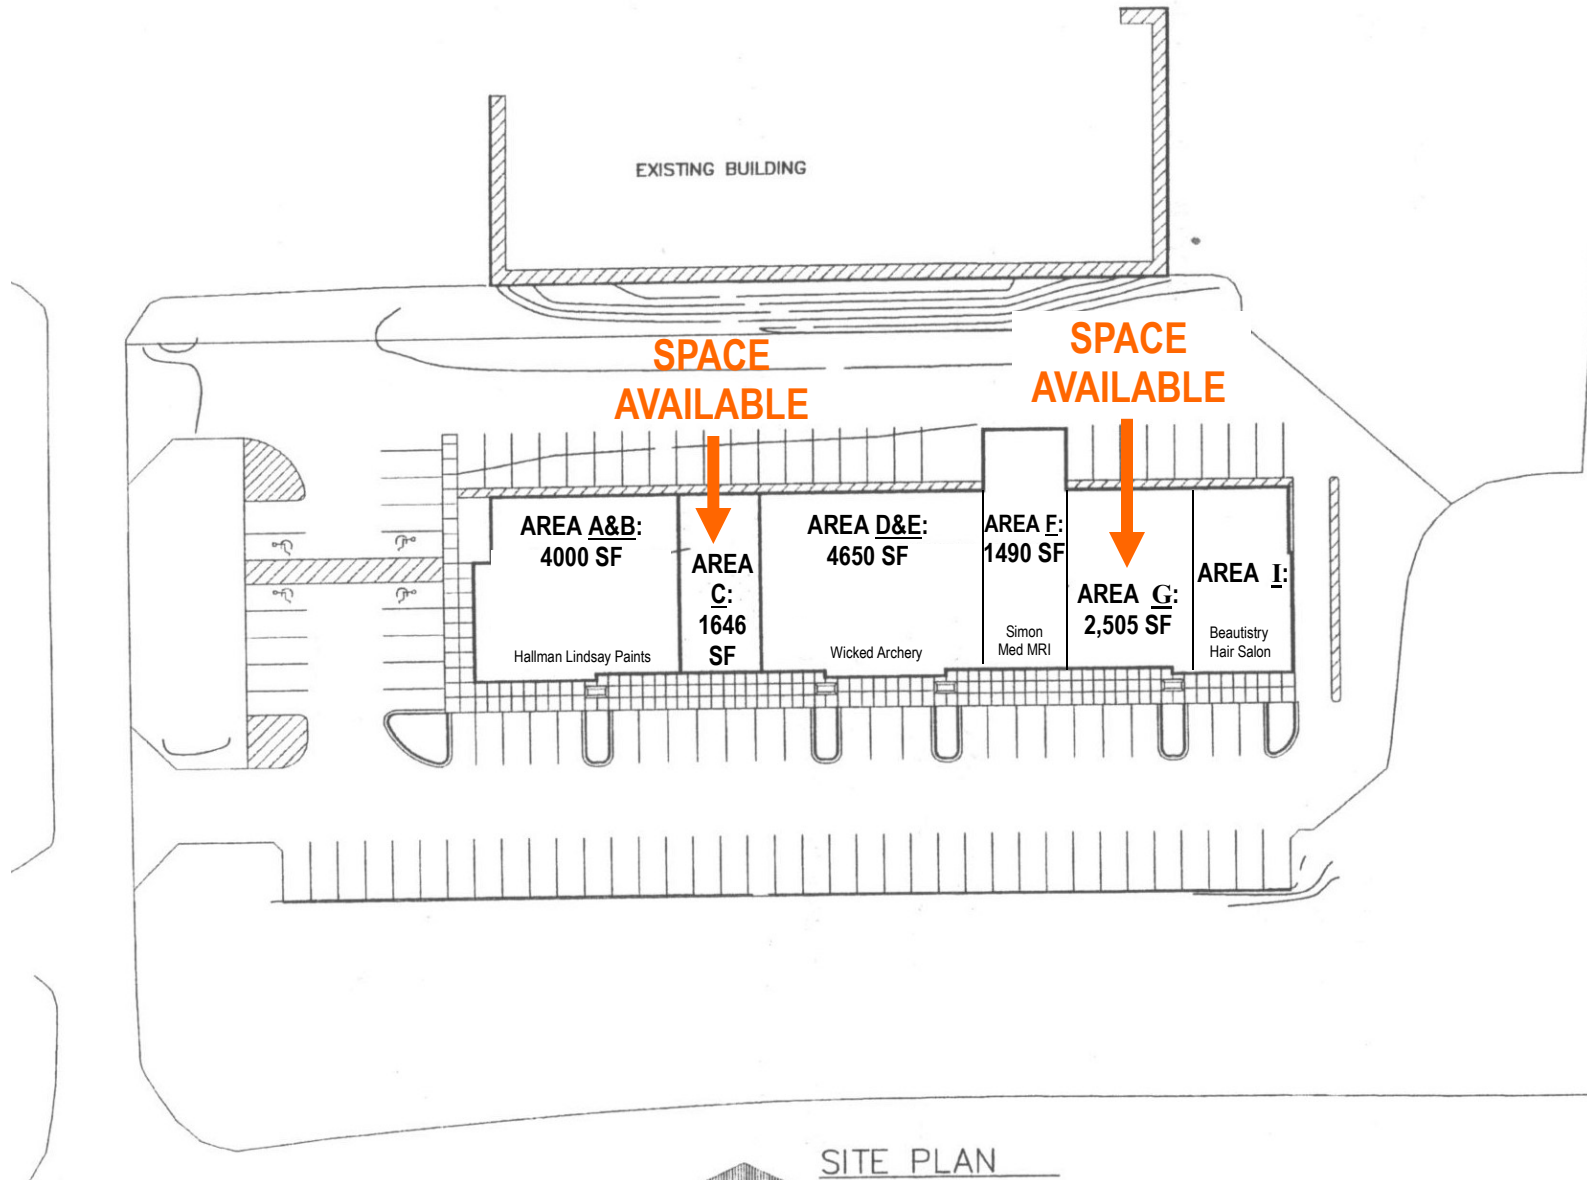

3010 RETAIL CENTER
HELSAN BUSINESS PARK
RICHFIELD, WI

SITE PLAN
SCALE: 1" = 30'-0"

For more information contact: Jennifer Miller #262-677-1121 jennifer@helsanwi.com www.helsanwi.com