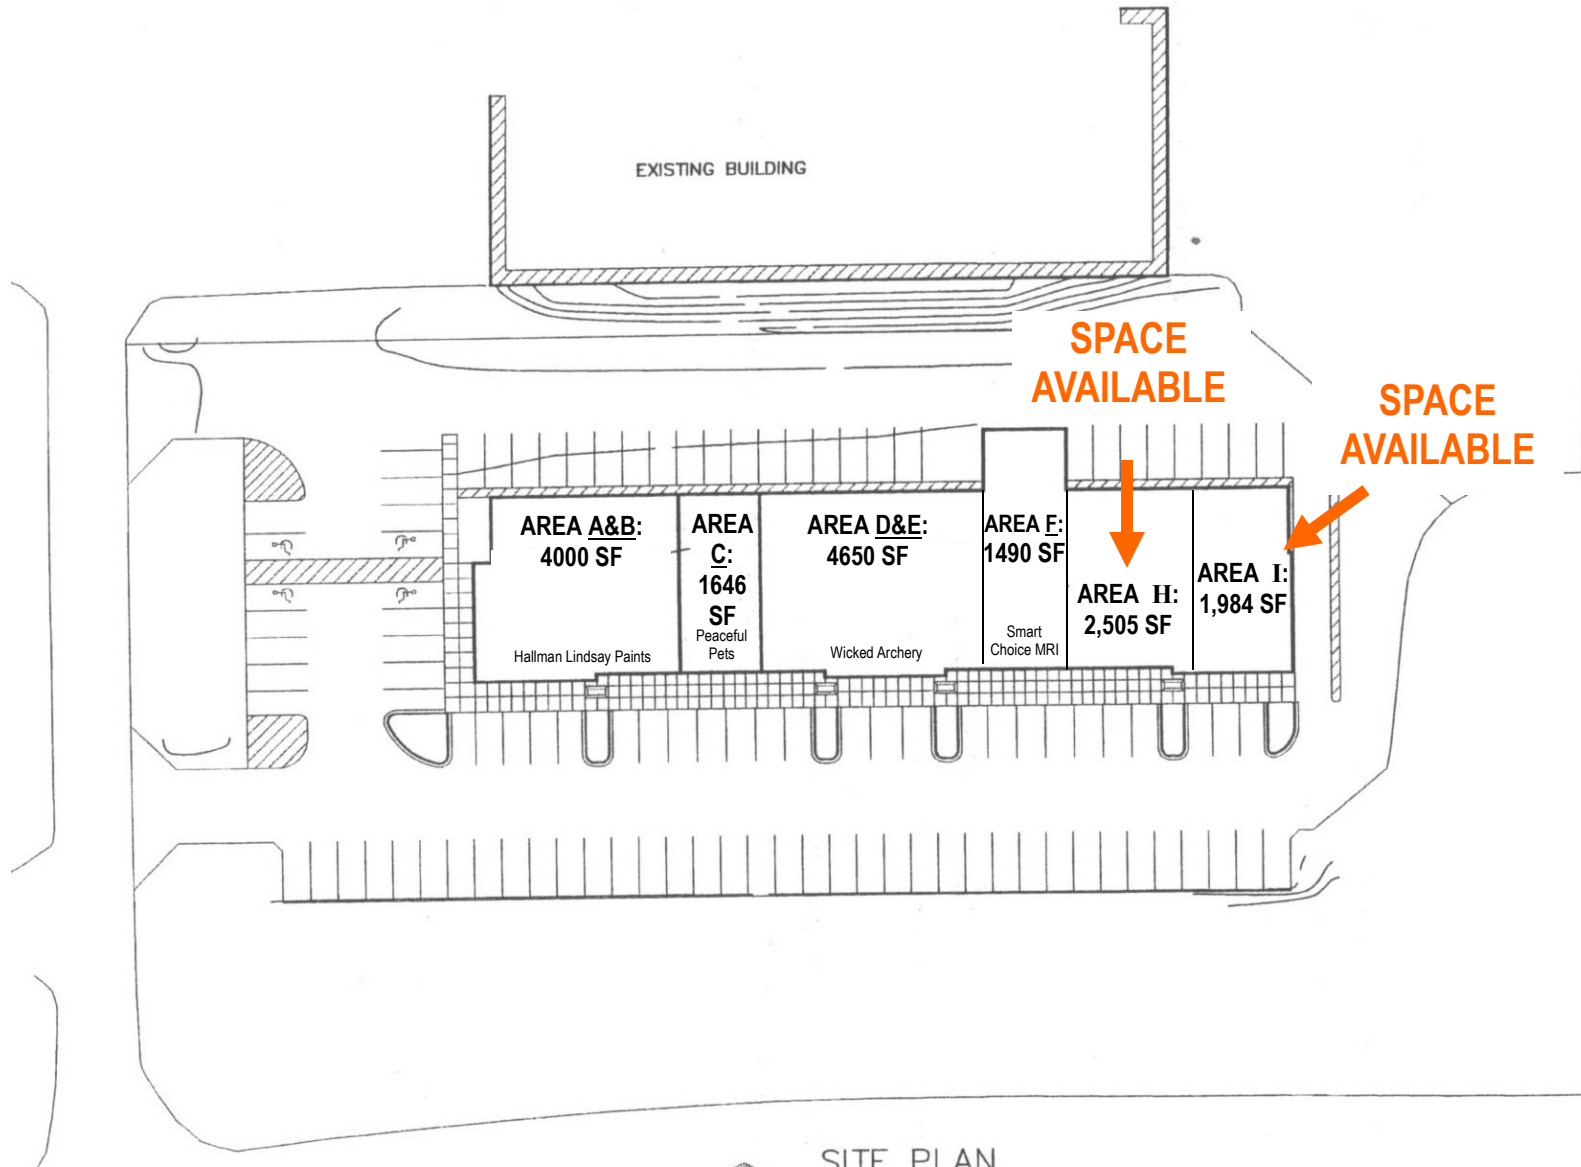

3010 RETAIL CENTER
HEL SAN BUSINESS PARK
RICHFIELD, WI

NORTH
SITE PLAN
SCALE: 1" = 30'-0"

For more information contact: Jennifer Miller #262-677-1121 jennifer@helsanwi.com www.helsanwi.com