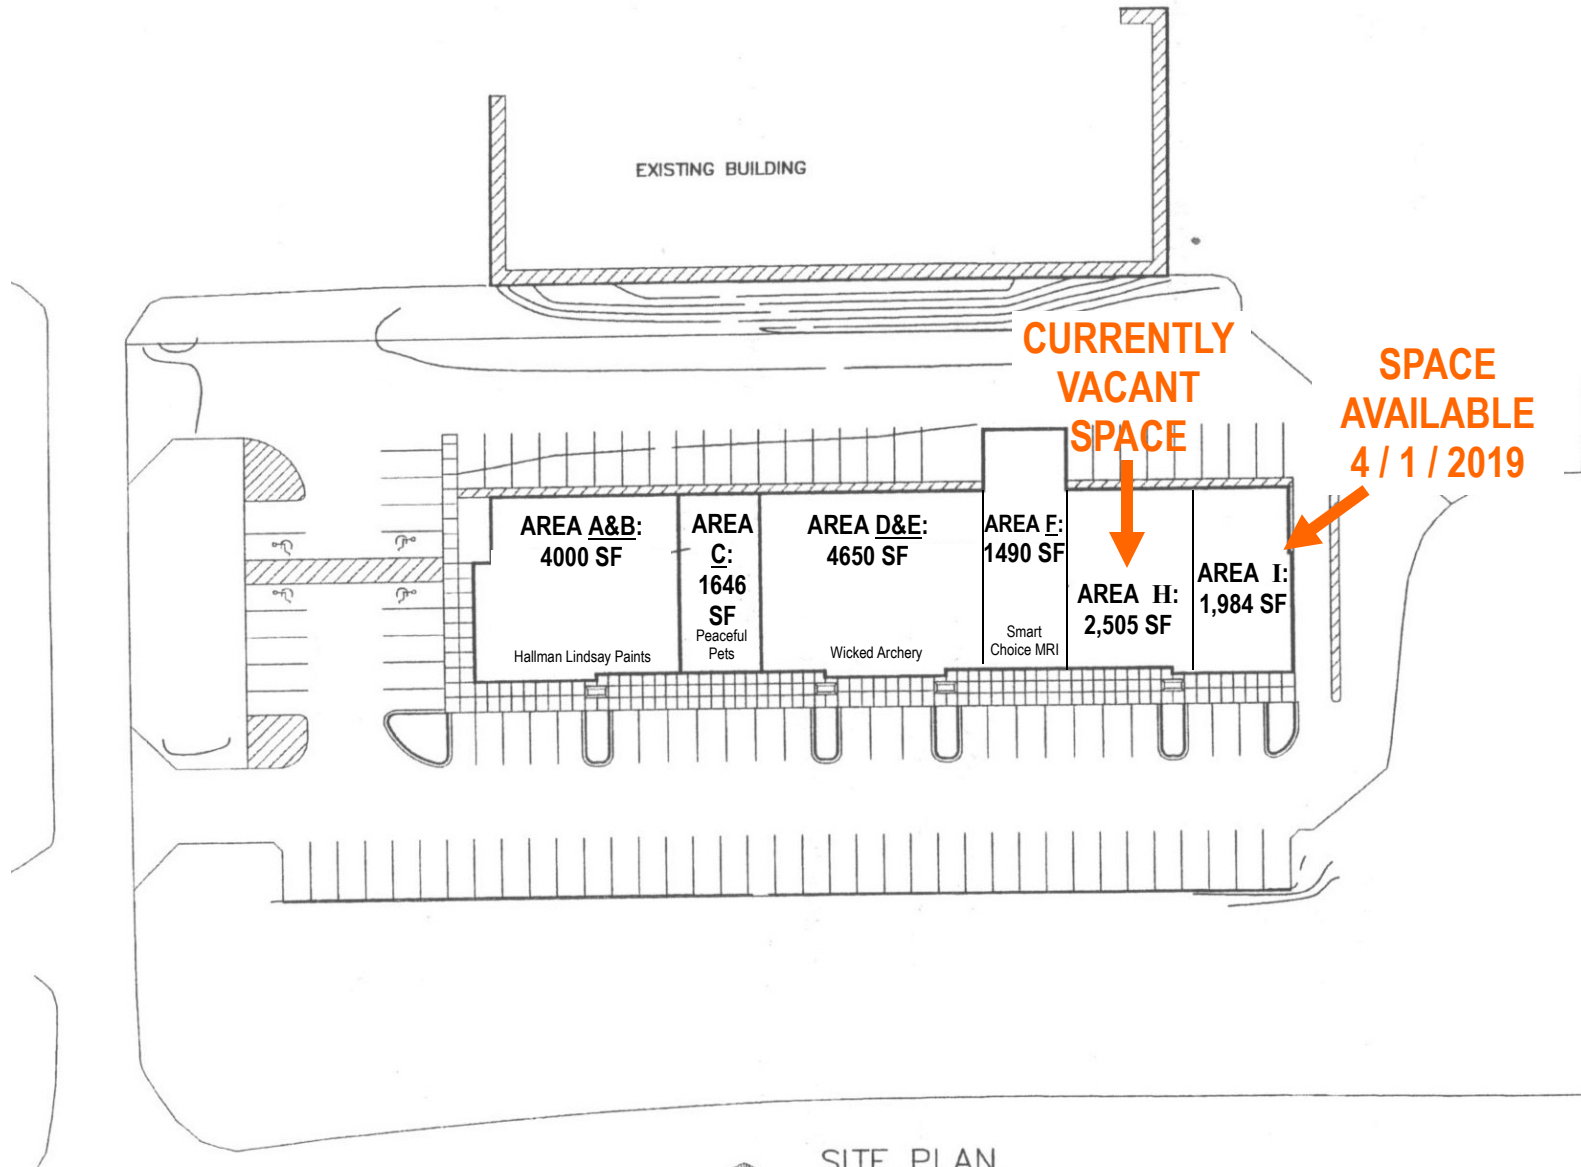

3010 RETAIL CENTER
HEL SAN BUSINESS PARK
RICHFIELD, WI

SITE PLAN
SCALE: 1" = 30'-0"

For more information contact: Jennifer Miller #262-677-1121 jennifer@helsanwi.com www.helsanwi.com